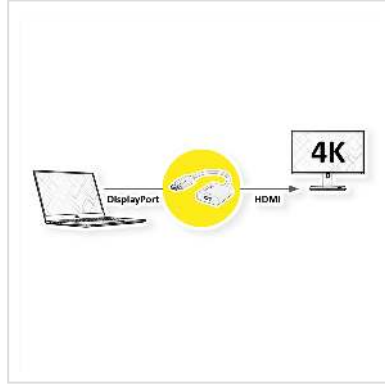

ROLINE Adapter, active, v1.2, DP-HDMI, M/F

| | |
|---------------------------|---------------|
| Product No. | 12.03.3160 |
| Manufacturer | ROLINE |
| Manufacturer No. | 12.03.3160 |
| EAN (single piece) | 7611990116966 |

DisplayPort to HDMI cable adapter for connecting a graphics card with DP to a monitor with HDMI connection - with a resolution of up to 3840x2160 @30Hz!

- If you want to connect a graphic card with DisplayPort Female to a monitor by using a HDMI cable, you need this DisplayPort to HDMI adapter
- Connectors: DisplayPort Male, HDMI Female
- DisplayPort version 1.2 allows increased resolutions, higher refresh rates, and greater color depth
- Active
- Remark: The DisplayPort-HDMI adapter is only working in one direction: the DisplayPort plug has to be connected to the source device (e.g. graphic card)

Technical specifications

| | |
|---------------|-----------------------------------|
| Manufacturer | ROLINE |
| Product group | Adapters, Terminators, Converters |

| | |
|---------------------------------------|---------------------------------|
| Product type | DisplayPort-HDMI Adapter |
| Colour | white |
| Length | 0.15 m |
| Max. resolution | 3840 x 2160 @30Hz (4K, Full HD) |
| Side 1 connection (PC) | DisplayPort Male |
| Side 2 connection (Peripherals) | HDMI Female |
| Side 1 Connector Type | DisplayPort |
| Side 1 Connector Gender | Male |
| Side 2 Connector Type | HDMI Type A |
| Side 2 Connector Gender | Female |
| Active / Passive | Active |
| Area of application | External |
| Technical particularity | DisplayPort Version 1.2, active |
| Weight | 37.6 g |
| Height of packaging (single piece) | 50 mm |
| Width of packaging (single piece) | 120 mm |
| Depth of packaging (single piece) | 200 mm |
| Package weight (single piece) | 0.043 kg |